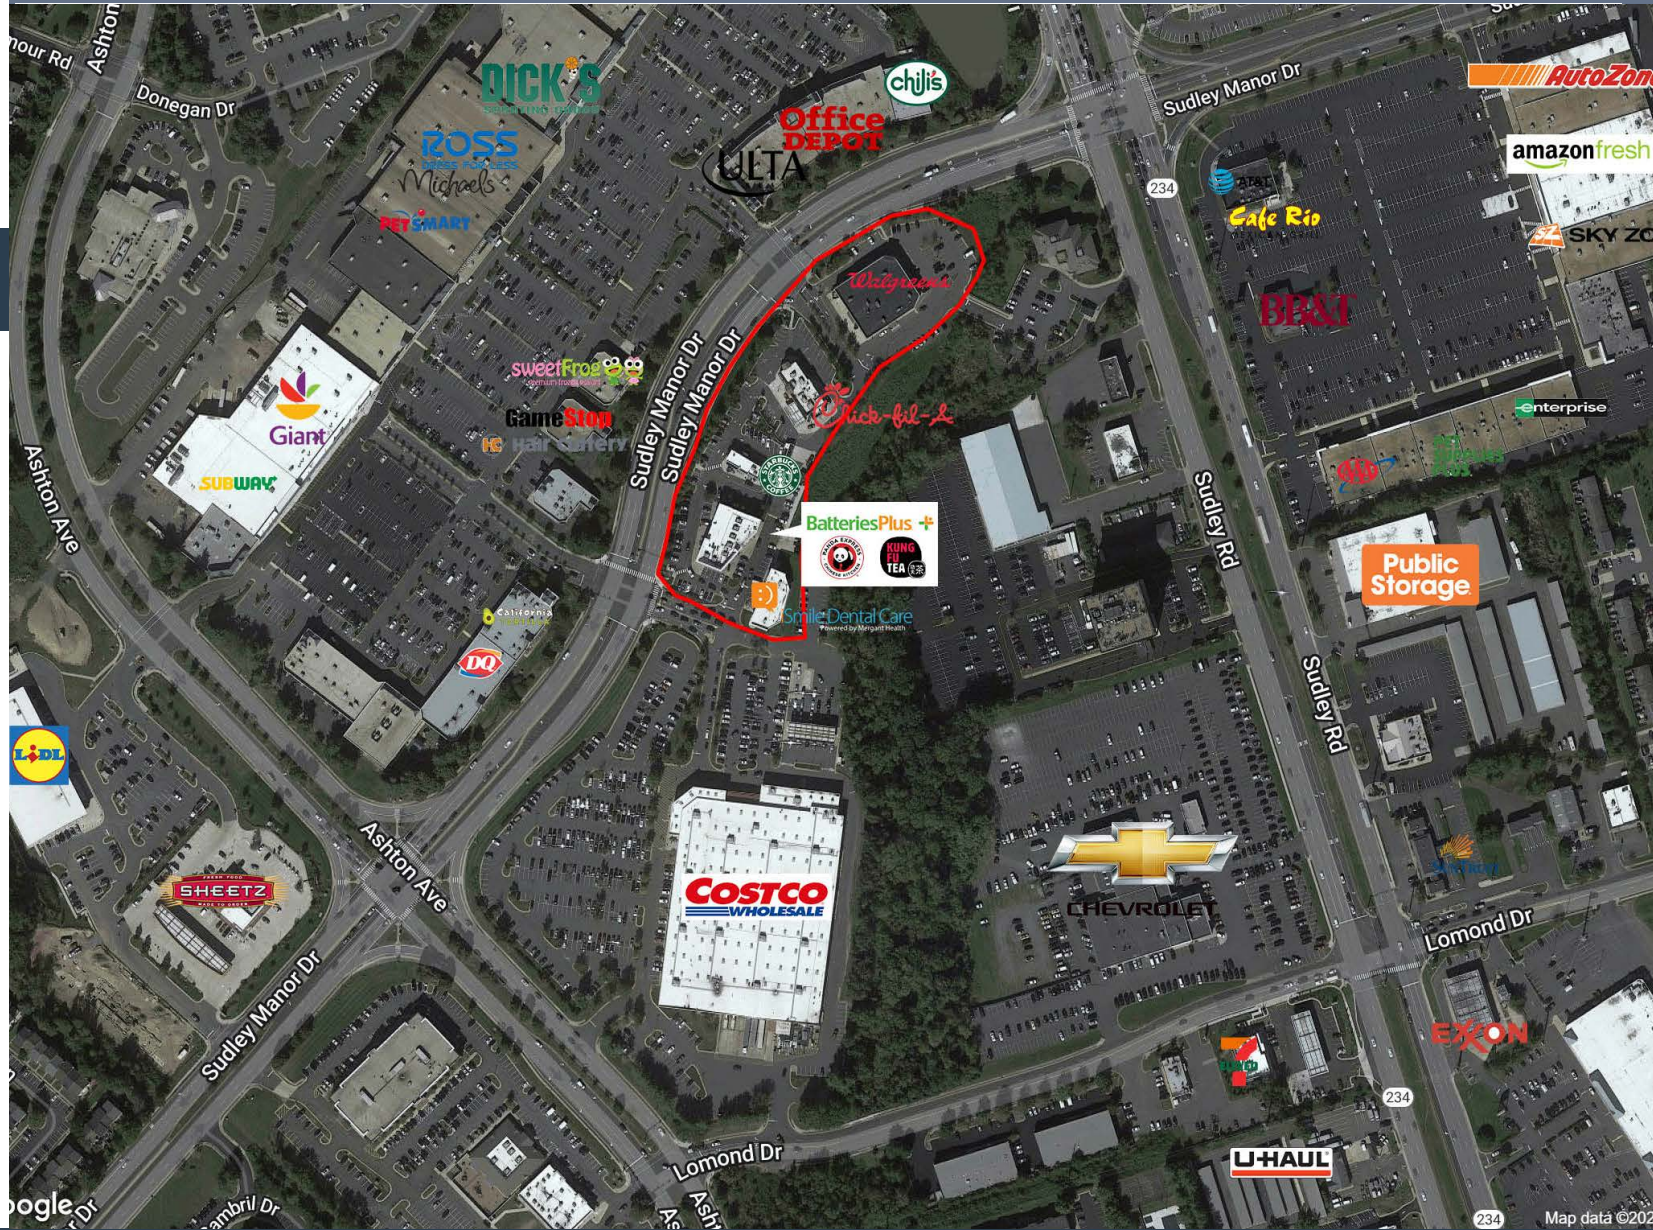

Email | [jmarigliano@renaudconsulting.net](mailto:jmarigliano@renaudconsulting.net)

- 1,537 SF coming available (Currently Avail Vapor).
- Join Costco, Chick-fil-A, Starbucks and Panda Express in sought after retail corridor of Manassas.
- Easy, signalized access along high-traffic Sudley Manor Drive.
- Across from Bull Run Plaza, Manassas' largest retail power center with over 500k square feet of retail.

## Tenants

Unit	Tenant
1	Sassy Nails & Spa
2	iSmile Dental Care
3	Wasabiko
4	Panda Express
5	Kung Fu Tea
6	Barber Shop
7	Available
8	Batteries & Bulbs
9	Starbucks
10	Chick-fil-a
11	Walgreens

# Radius Map

**RENAUD**  
**CONSULTING**  
 COMMERCIAL REAL ESTATE

Aerial

In The Area

NEARBY RETAILERS

- Lidl
- Sheetz
- Ulta
- Ross
- Dick's Sporting Goods
- Michaels
- Petsmart
- Tuesday Morning
- AutoZone
- Giant
- Costco
- Subway
- Public Storage
- U-Haul
- 7-Eleven
- Cafe Rio
- Enterprise
- Pet Supply Plus

## In The Area