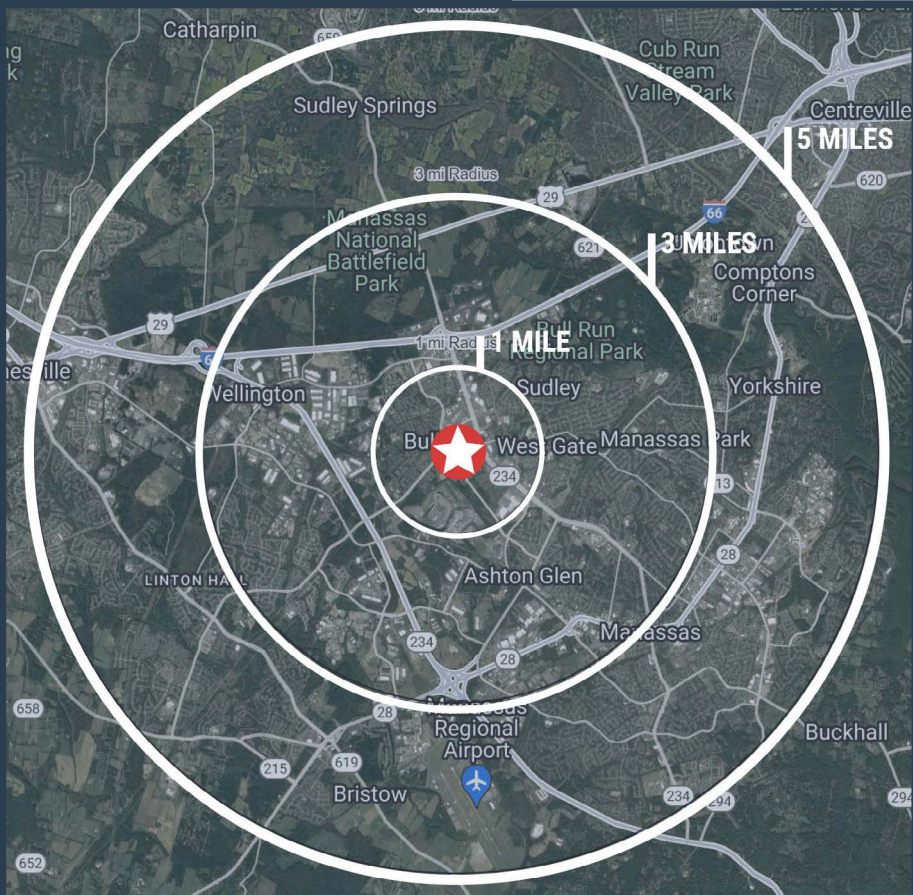

# Radius Map

**RENAUD**  
**CONSULTING**  
 COMMERCIAL REAL ESTATE

Aerial

In The Area

NEARBY RETAILERS

- Lidl
- Sheetz
- Ulta
- Ross
- Dick's Sporting Goods
- Michaels
- Petsmart
- Tuesday Morning
- AutoZone
- Giant
- Costco
- Subway
- Public Storage
- U-Haul
- 7-Eleven
- Cafe Rio
- Enterprise
- Pet Supply Plus