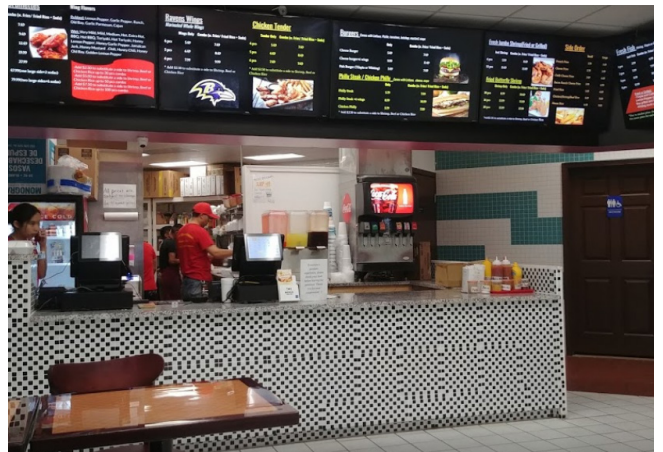

○ QUICK FACTS

AREAS TARGETED:

- Baltimore area, Prince George's County, MD

SIZE REQUIREMENTS

- 1,500 SF - 2,500 SF

WHAT IS THIS IS WINGS AND SEAFOOD?

"This is Wings and Seafood" is a quick service restaurant offering primarily carryout service. The restaurant features a variety of wings, from old bay style to honey pepper garlic flavor. Seafood offerings include crab legs, fish and shrimp. Existing restaurant is located at 1204 Reisterstown Rd., Pikesville, MD 21208.

SEEKING NEW LOCATIONS

○ CONTACT

Alan Tan

Direct | 571.765.4440

Cell | 202.888.3045

Email | atan@renaudconsulting.net