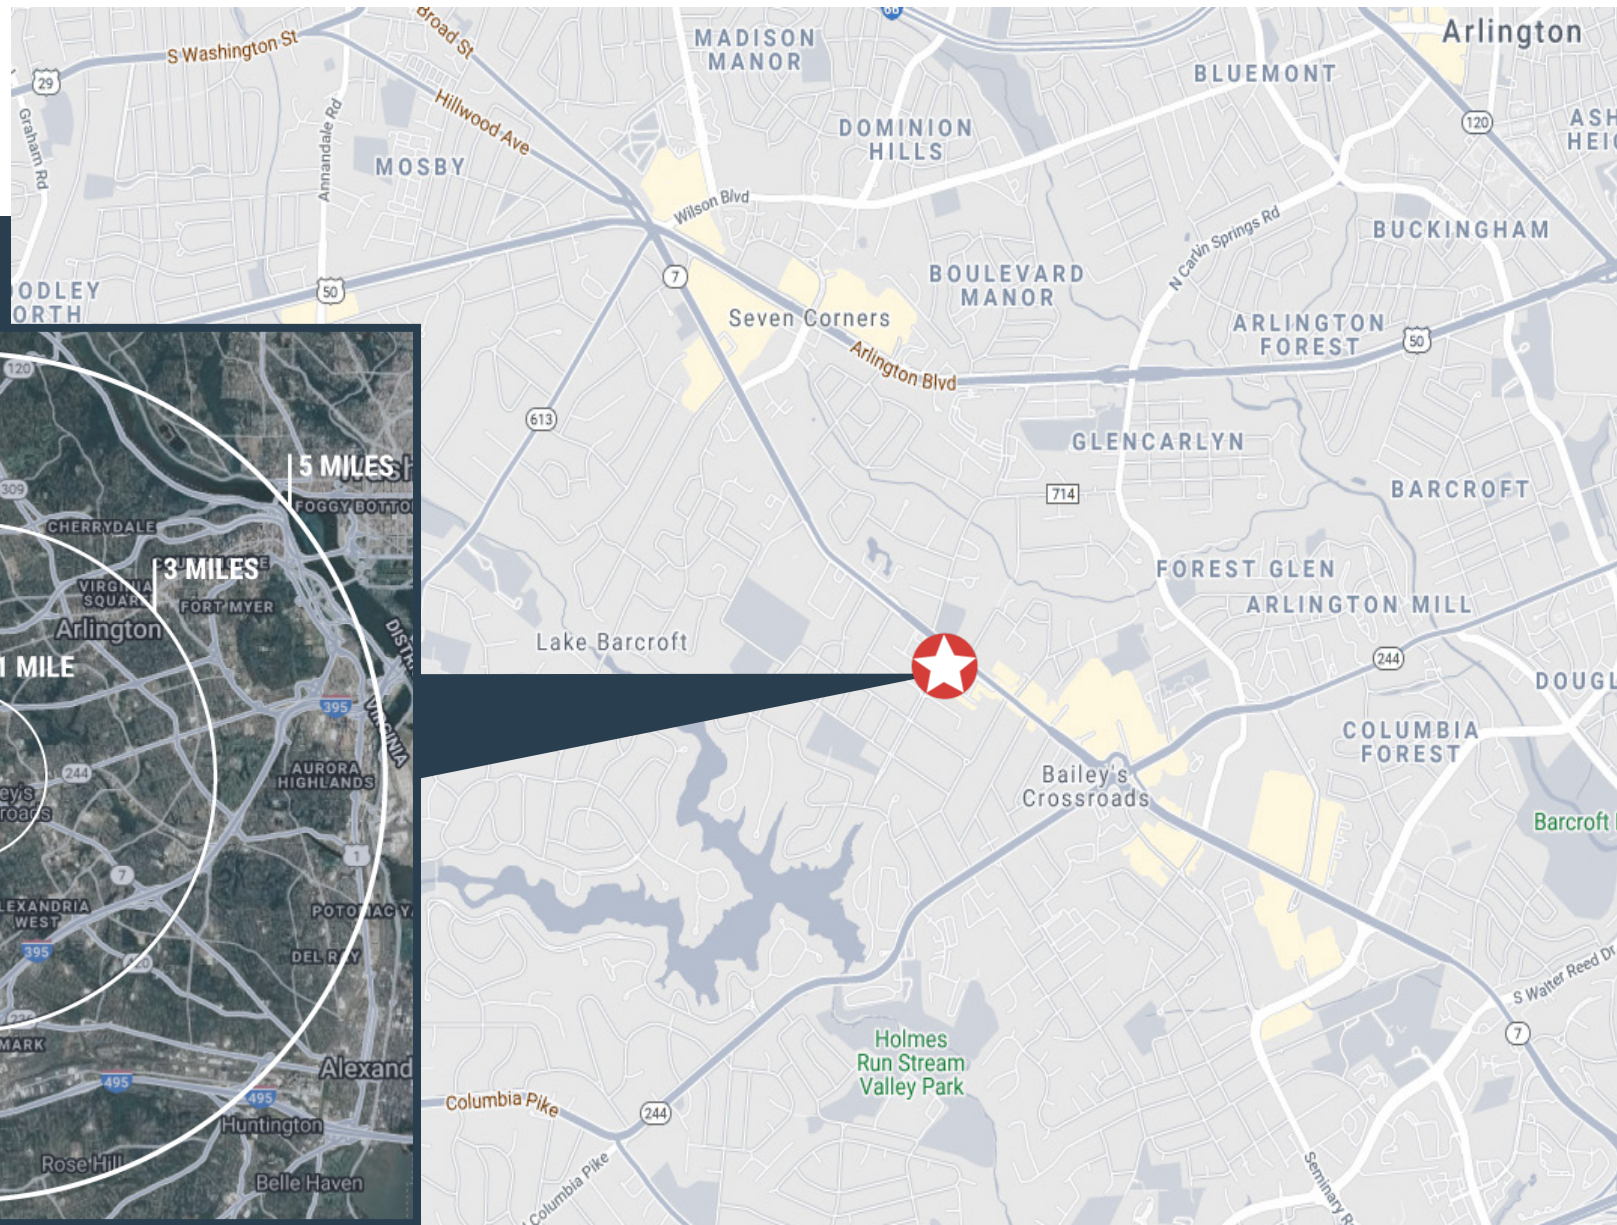

Tenants

6001A	Valdemar Travel	922
6001BCD	Elisbeth Jarmillo	360
6003	C-More Drug Store	8,625
6007	Chicken House	3,400
6009	Culmore Barber	600
6011	Tobacco & Vape	2,000
6013	Taco Ssam	2,000
6015	Great Atlantic Grill	3,000
6017	SSAM Kitchen Inc	800
6019	Culmore Super Market	6,400
6021	US Post Office	17,675
6025	Unlimited Skytalk	2,000
6029-33	Peking Gourmet	7,125
6027	Nicole Comm	500
6035-37	Dollar Store	4,630
6039	Cellular Spot VA LLC	1,400
6041	Khai Vu DDS	1,400
6043	Herbalife	1,158
6045	Stein Sperling	4,000
	Wells Fargo ATM	80
6027-1/2	Felix Vargas	833
6027-3	Salvador Express	500
6031-1/2	Campos Furniture	5,500
6031-R	Culmore Realty	3,175
6049	C&W Landscaping	176
6049-101	Edgar Rivera	2,000
6049-102	Irma Torres	400
6049-104	Top Tech Computers	600
6051	Available	2,000
Total Site		81,923

Location Map

RENAUD
CONSULTING
COMMERCIAL REAL ESTATE

Radius Map

Competitive Map

RENAUD
CONSULTING
COMMERCIAL REAL ESTATE

In The Area

NEARBY RETAILERS

- The Home Depot
- JoAnn Fabrics
- Giant
- Michaels
- Wendy's
- Ross
- Trader Joe's
- Marshalls
- Target
- Old Navy
- Best Buy
- Petco
- Old Navy
- Bed Bath & Beyond
- Staples
- Dick's Sporting Goods
- Ulta Beauty
- Burlington