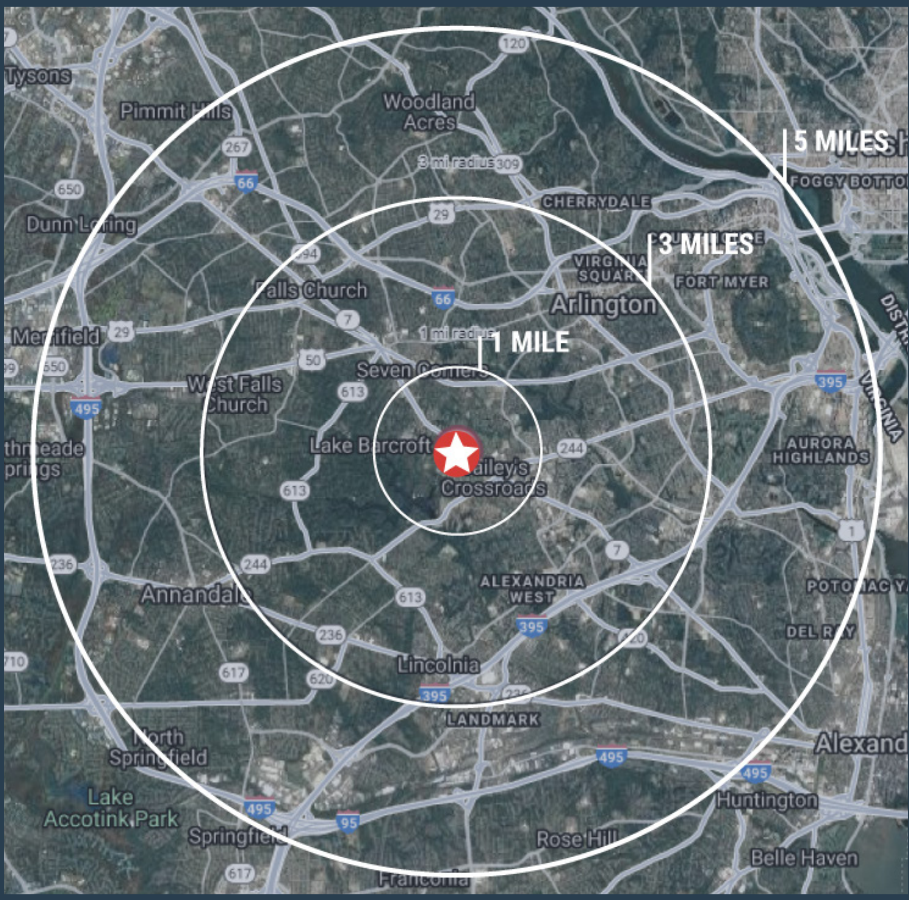

Tenants

6001A	Valdemar Travel	922
6001BCD	Elisbeth Jarmillo	360
6003	C-More Drug Store	8,625
6007	Chicken House	3,400
6009	Culmore Barber	600
6011	Tobacco & Vape	2,000
6013	Taco Ssam	2,000
6015	Great Atlantic Grill	3,000
6017	SSAM Kitchen Inc	800
6019	Culmore Super Market	6,400
6021	US Post Office	17,675
6025	Unlimited Skytalk	2,000
6029-33	Peking Gourmet	7,125
6027	Nicole Comm	500
6035-37	Dollar Store	4,630
6039	Cellular Spot VA LLC	1,400
6041	Khai Vu DDS	1,400
6043	Herbalife	1,158
6045	Stein Sperling	4,000
	Wells Fargo ATM	80
6027-1/2	Felix Vargas	833
6027-3	Salvador Express	500
6031-1/2	Campos Furniture	5,500
6031-R	Culmore Realty	3,175
6049	C&W Landscaping	176
6049-101	Edgar Rivera	2,000
6049-102	Irma Torres	400
6049-104	Top Tech Computers	600
6051	Available	2,000
Total Site		81,923

Location Map

RENAUD
CONSULTING
COMMERCIAL REAL ESTATE

Radius Map

Competitive Map

RENAUD
CONSULTING
COMMERCIAL REAL ESTATE

In The Area

NEARBY RETAILERS

- The Home Depot
- JoAnn Fabrics
- Giant
- Michaels
- Wendy's
- Ross
- Trader Joe's
- Marshalls
- Target
- Old Navy
- Best Buy
- Petco
- Old Navy
- Bed Bath & Beyond
- Staples
- Dick's Sporting Goods
- Ulta Beauty
- Burlington