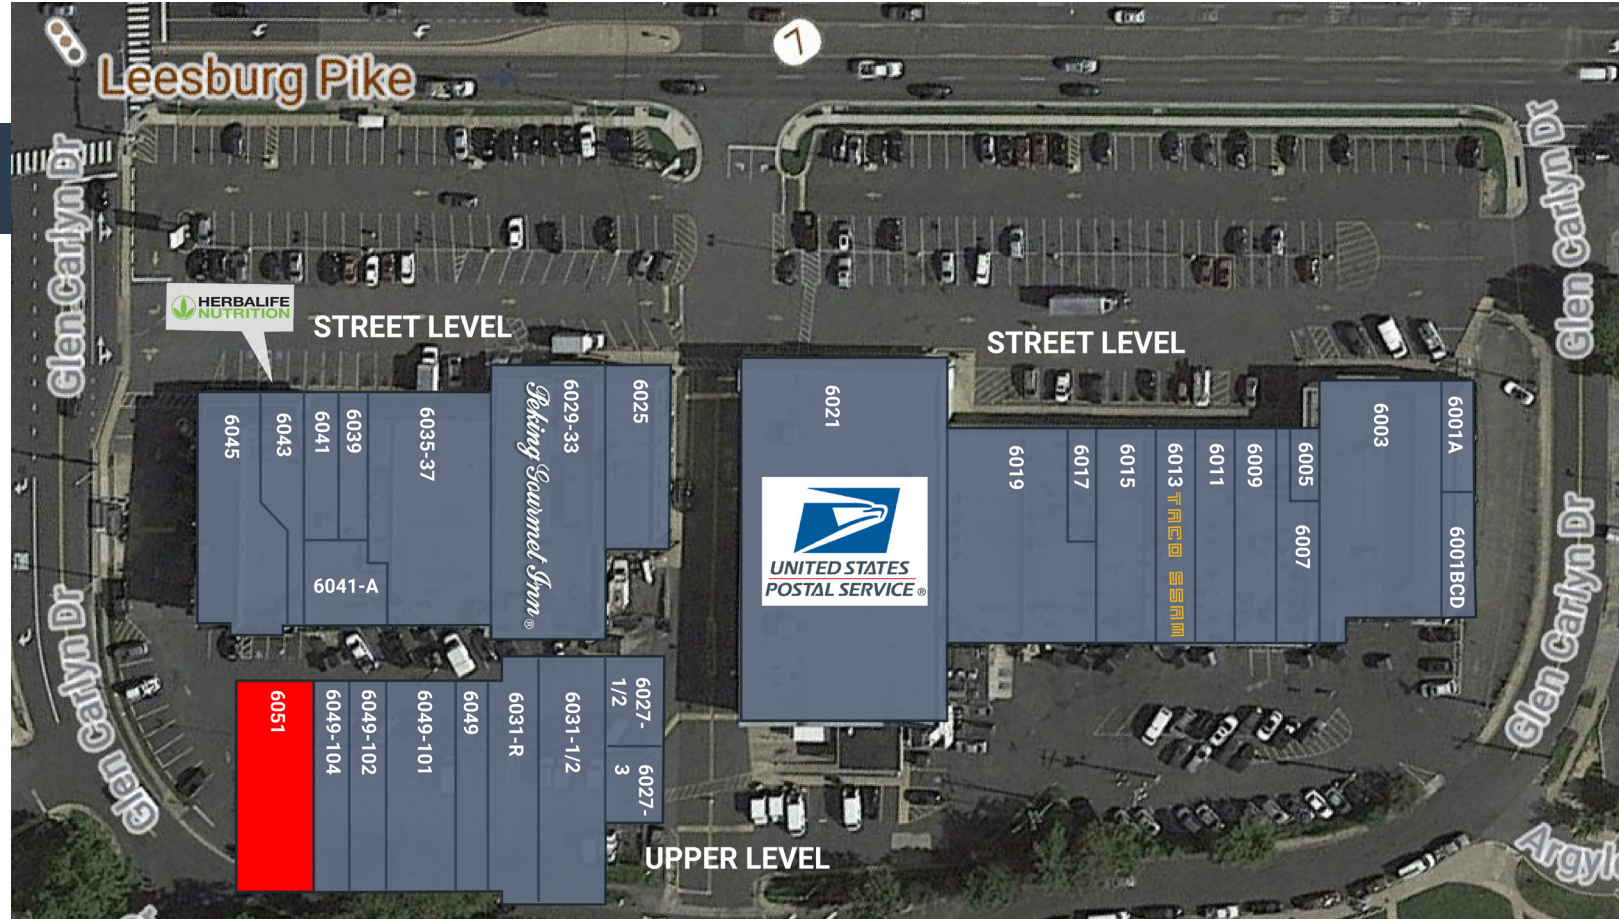

	POPULATION	AVG. INCOME	DAYTIME POP
1 mile	28,364	\$110,434	7,283
3 mile	265,286	\$138,630	8,921
5 mile	597,357	\$152,026	281,403

Culmore Shopping Center

6001-45 Leesburg Pike, Bailey's Crossroads, VA 22041

Retail Space For Lease

Henry Renaud

Direct | 571.765.4421

Cell | 703-463-8013

Email | henry@renaudconsulting.net

Culmore Shopping Center is a commercial center located on Leesburg Pike, and just south of Seven Corners. This center contains many businesses and restaurants, most notably, the Peking Gourmet Inn restaurant, in which President George H.W. Bush dined.

Tenants

6001A	Valdemar Travel	922
6001BCD	Elisbeth Jarmillo	360
6003	C-More Drug Store	8,625
6007	Chicken House	3,400
6009	Culmore Barber	600
6011	Tobacco & Vape	2,000
6013	Taco Ssam	2,000
6015	Great Atlantic Grill	3,000
6017	SSAM Kitchen Inc	800
6019	Culmore Super Market	6,400
6021	US Post Office	17,675
6025	Unlimited Skytalk	2,000
6029-33	Peking Gourmet	7,125
6027	Nicole Comm	500
6035-37	Dollar Store	4,630
6039	Cellular Spot VA LLC	1,400
6041	Khai Vu DDS	1,400
6043	Herbalife	1,158
6045	Stein Sperling	4,000
	Wells Fargo ATM	80
6027-1/2	Felix Vargas	833
6027-3	Salvador Express	500
6031-1/2	Campos Furniture	5,500
6031-R	Culmore Realty	3,175
6049	C&W Landscaping	176
6049-101	Edgar Rivera	2,000
6049-102	Irma Torres	400
6049-104	Top Tech Computers	600
6051	Available	2,000
Total Site		81,923

Location Map

RENAUD
CONSULTING
COMMERCIAL REAL ESTATE

Radius Map

Competitive Map

RENAUD
CONSULTING
COMMERCIAL REAL ESTATE

In The Area

NEARBY RETAILERS

- The Home Depot
- JoAnn Fabrics
- Giant
- Michaels
- Wendy's
- Ross
- Trader Joe's
- Marshalls
- Target
- Old Navy
- Best Buy
- Petco
- Old Navy
- Bed Bath & Beyond
- Staples
- Dick's Sporting Goods
- Ulta Beauty
- Burlington