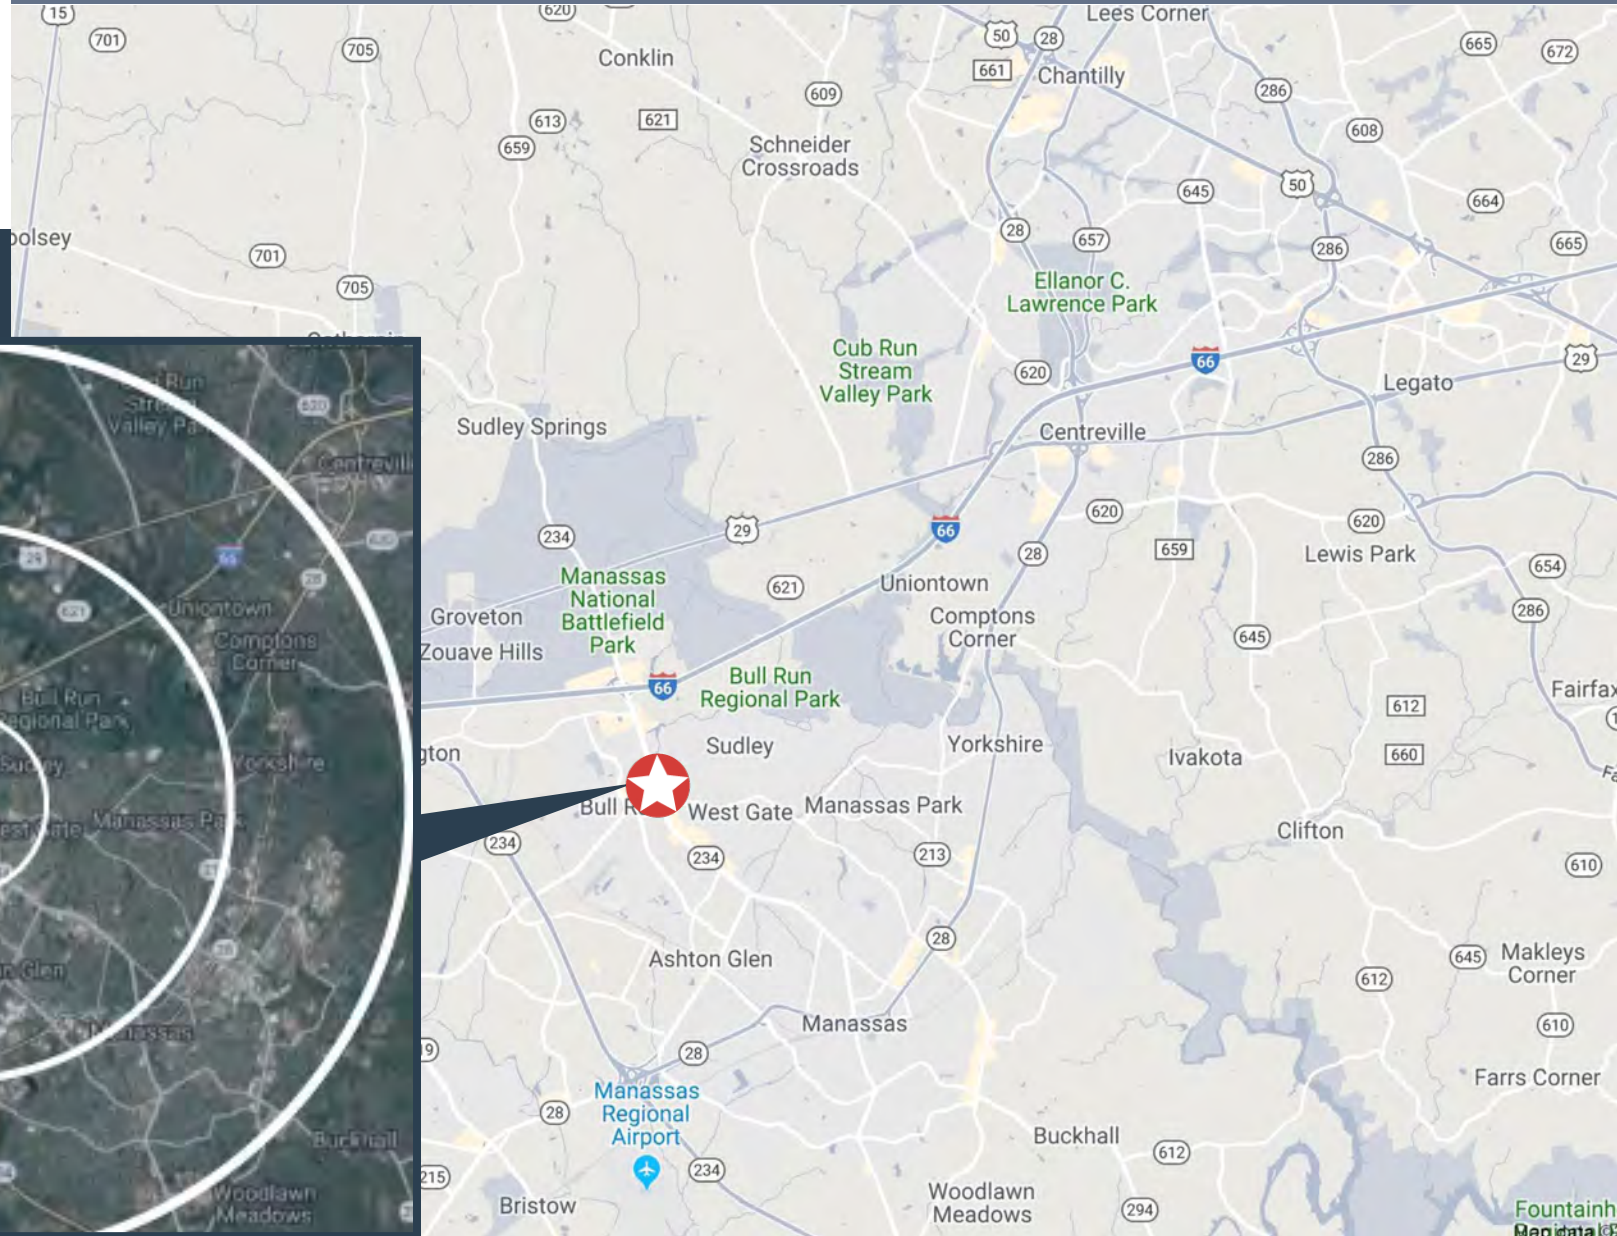

2017 renovation including new facade, parking lot & pylon. Traffic includes 58,000 VPD Sudley Rd. (Rte. 234), 25,000 VPD Sudley Manor Dr., and 83,000 VPD total. Prime location at busy intersection less than one mile south of I-66 with easy access to site.

7801	BB&T Bank	3,725
7803/101	Cafe Rio	3,000
7803/103	AT&T	2,854
7803/105	Available	1,693
7807/110	AutoZone	35,765
7807/150	At Lease	43,779
7807/170	Sky Zone	24,698
7811	Don's Wash N Dry	3,600
7813	Available	1,800
7815	Q Smiles Dental	1,800
7817	Alfapan Bakery & Chicken	2,400
7821	Chinese Imperial	4,500
7823	Enterprise Car Rental	1,500
7825	Liberty Tax	1,560
7827	Color Nails & Spa	1,250
7829	Pho Go	3,500
7831	Tae Kwon Do	2,000
7833	Zen Reflexology	1,500
7835-A	Frozen Yogurt	1,500
7835-B	Spotlight Dance	3,000
7837	Available	2,000
7839	El Mirador	1,500
7841	Outlooks for Hair	2,500
7843	Dream Cafe	1,916
8945	Mama Mia Pizza	1,860
7849-53	Available	3,500
7855	Available	2,500
7859	Pet Supplies and More	8,000
7861	Cricket Wireless	2,500
7869	AAA	7,592

Total 179,292

Location Map

RENAUD
CONSULTING
COMMERCIAL REAL ESTATE

Radius Map

Competitive Map

RENAUD
CONSULTING
COMMERCIAL REAL ESTATE

In The Area

NEARBY RETAILERS