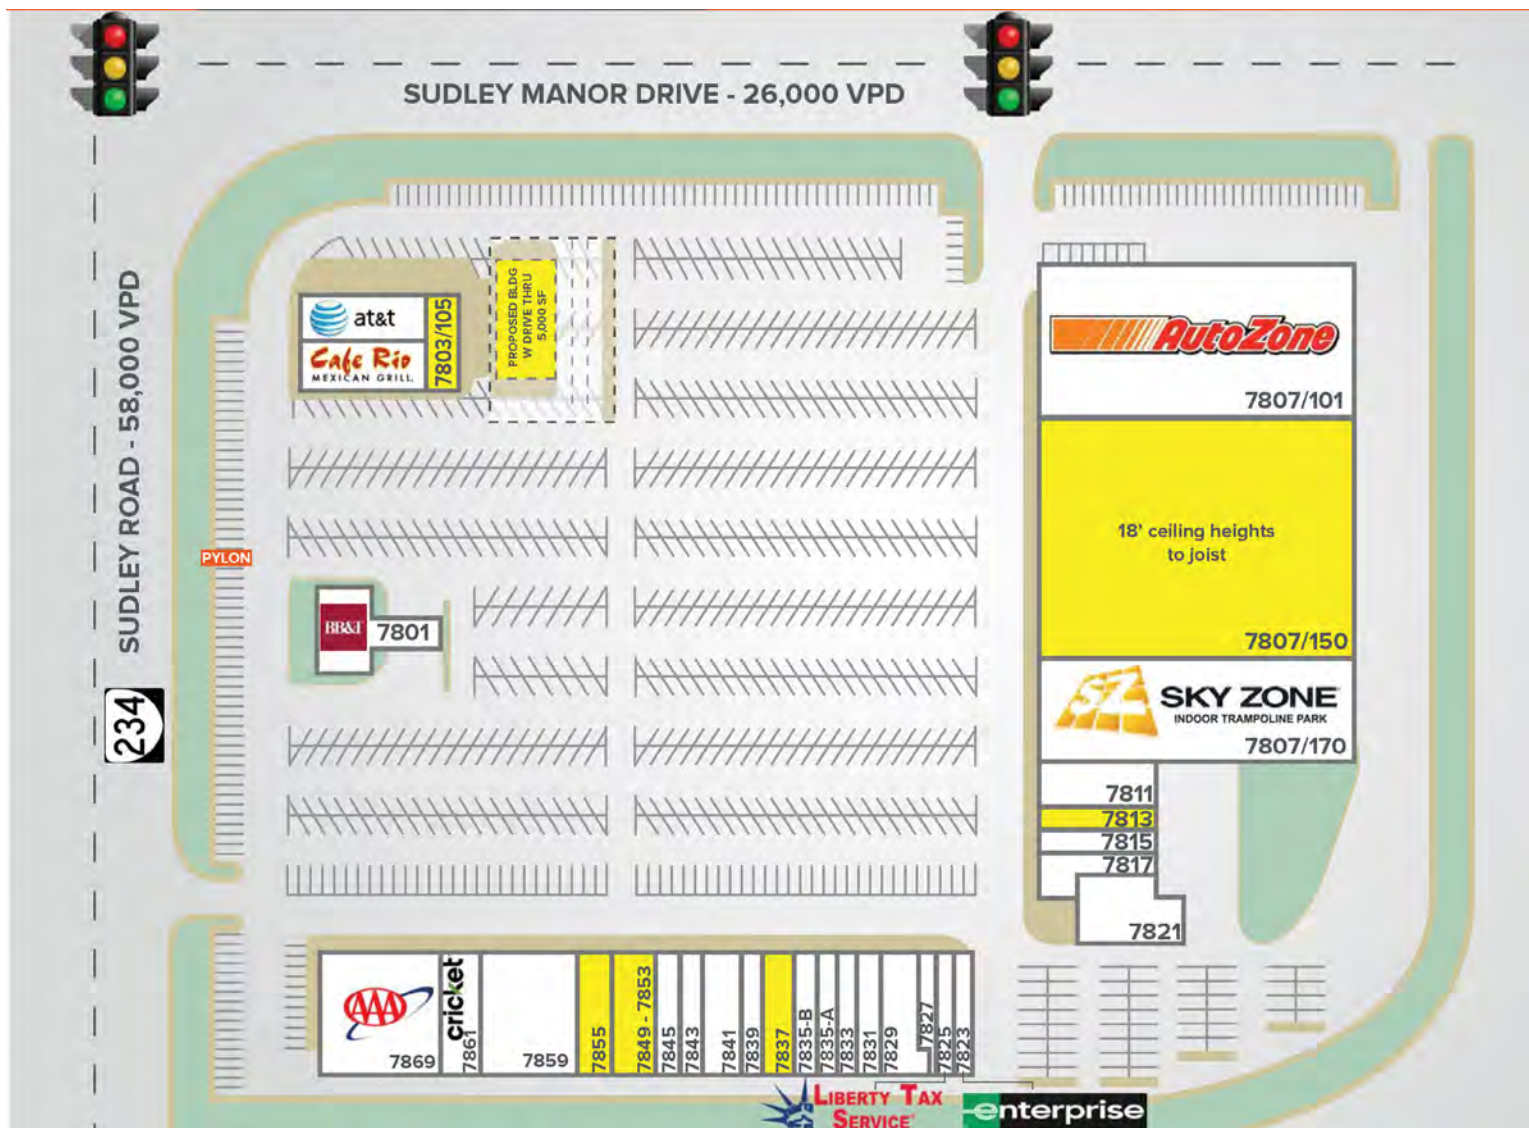

Leasing Plan

RENAUD
CONSULTING

COMMERCIAL REAL ESTATE

Tenants

7801	BB&T Bank	3,725
7803/101	Cafe Rio	3,000
7803/103	AT&T	2,854
7803/105	Available	1,693
7807/110	AutoZone	35,765
7807/150	At Lease	43,779
7807/170	Sky Zone	24,698
7811	Don's Wash N Dry	3,600
7813	Available	1,800
7815	Q Smiles Dental	1,800
7817	Alfapan Bakery & Chicken	2,400
7821	Chinese Imperial	4,500
7823	Enterprise Car Rental	1,500
7825	Liberty Tax	1,560
7827	Color Nails & Spa	1,250
7829	Pho Go	3,500
7831	Tae Kwon Do	2,000
7833	Zen Reflexology	1,500
7835-A	Frozen Yogurt	1,500
7835-B	Spotlight Dance	3,000
7837	Available	2,000
7839	El Mirador	1,500
7841	Outlooks for Hair	2,500
7843	Dream Cafe	1,916
8945	Mama Mia Pizza	1,860
7849-53	Available	3,500
7855	Available	2,500
7859	Pet Supplies and More	8,000
7861	Cricket Wireless	2,500
7869	AAA	7,592

Total 179,292