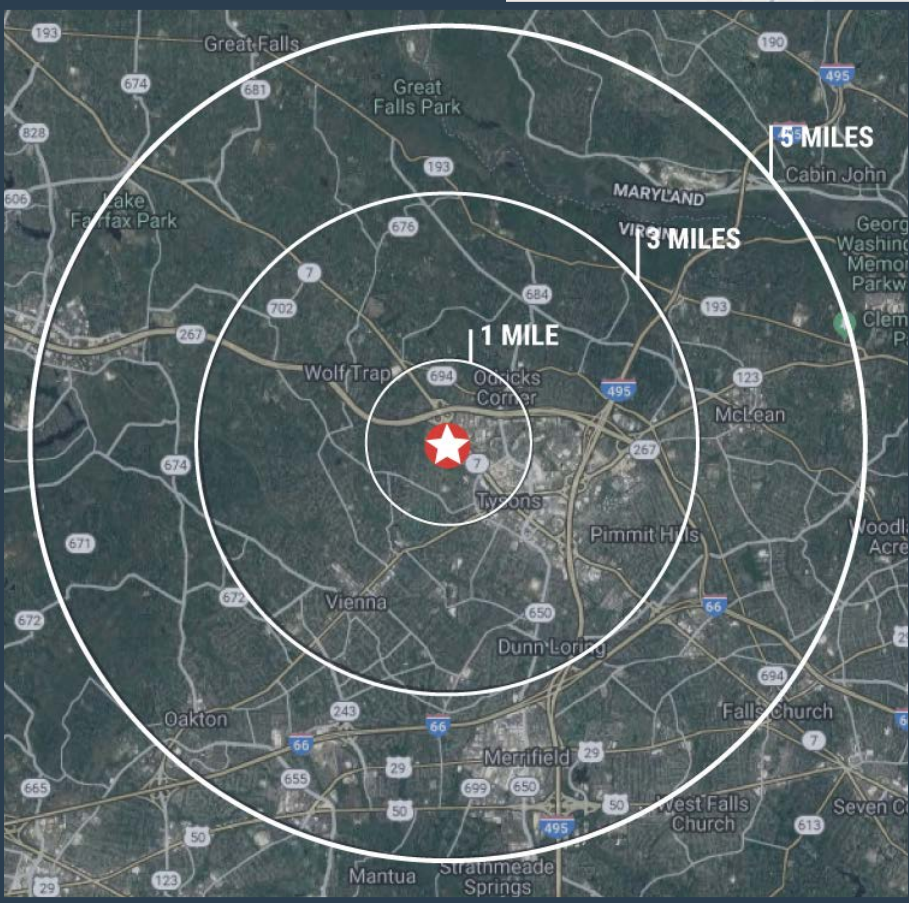

Location Map

RENAUD
CONSULTING
COMMERCIAL REAL ESTATE

Radius Map

Competitive Map

RENAUD
CONSULTING
COMMERCIAL REAL ESTATE

In The Area

NEARBY RETAILERS

- Harris Teeter
- Bonefish Grill
- Ledo's Pizza
- Glory Days
- Rite Aid
- Target
- HomeGoods
- Giant
- Petsmart
- Best Buy
- Pier1imports
- Panera Bread
- BB&T
- DSW
- Lowe's
- Cava
- Regal
- Mod Pizza