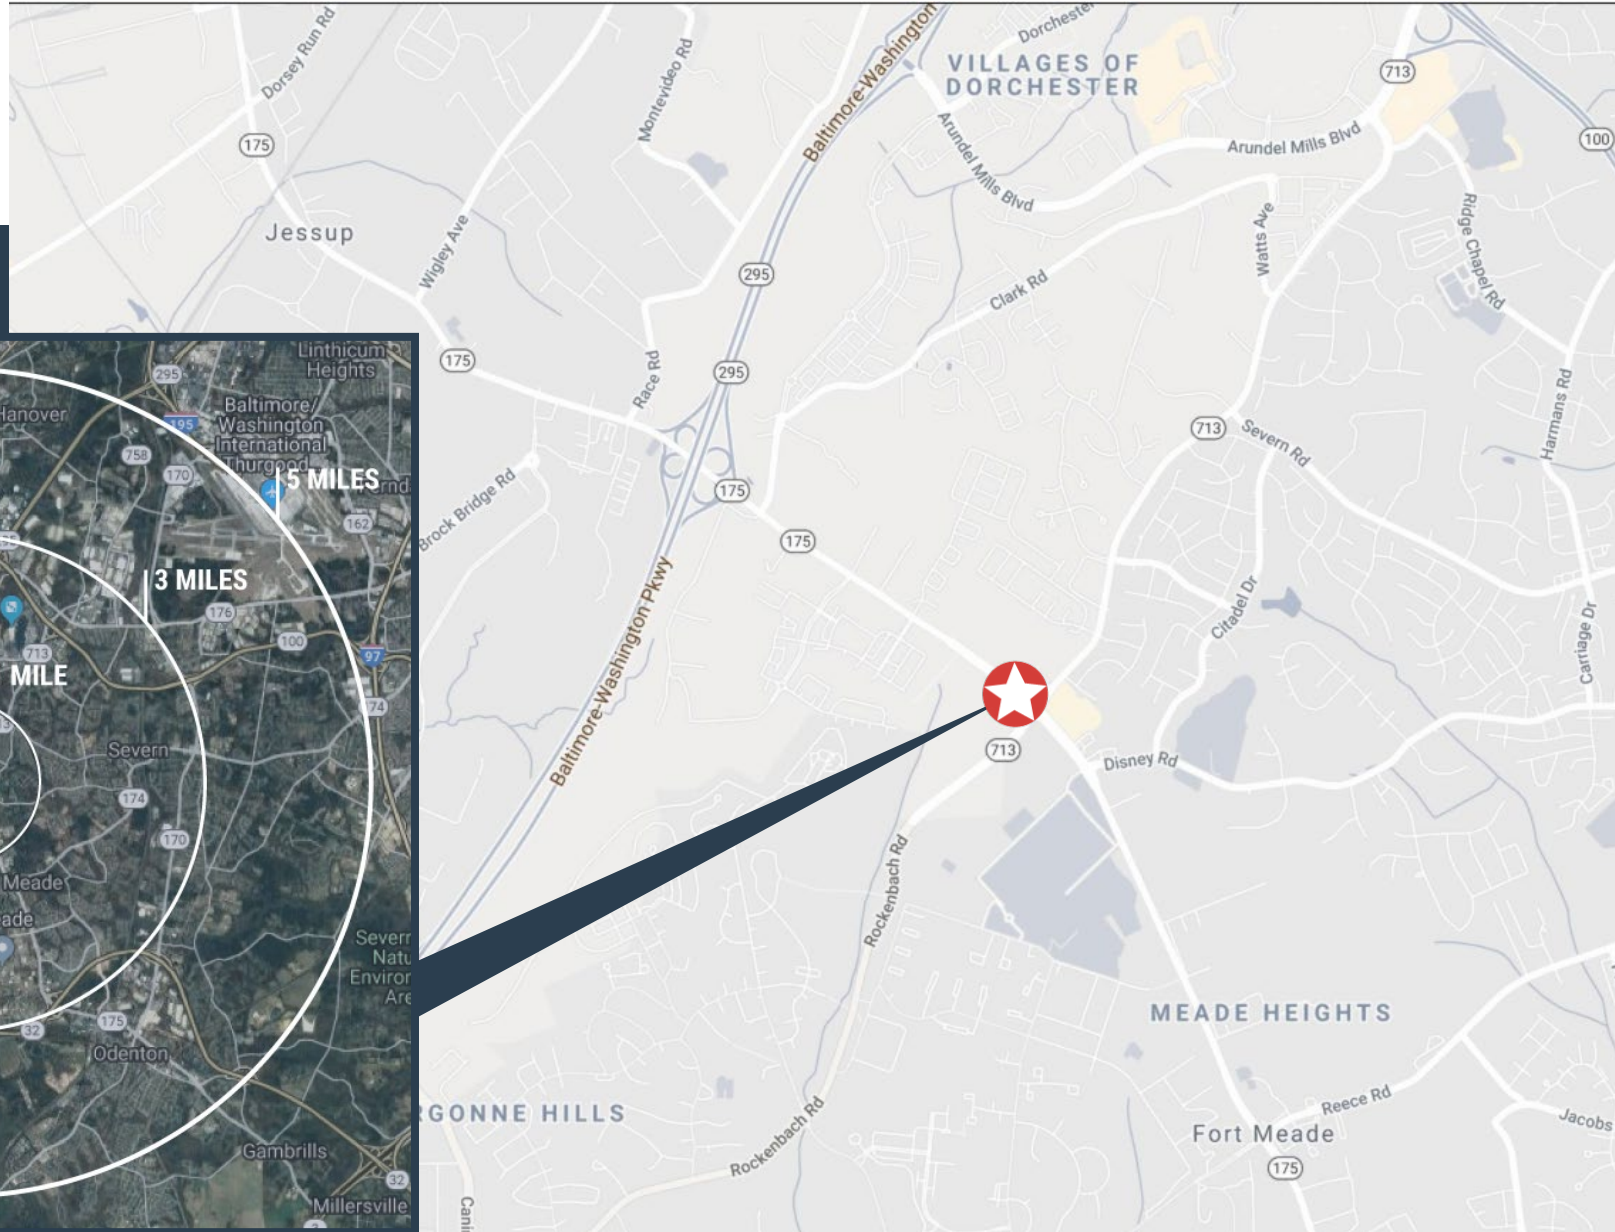

JOIN THESE RETAILERS:

[Click For Street View](#)

Leasing Plan

RENAUD
CONSULTING
COMMERCIAL REAL ESTATE

Tenants

33	Cardoc	2,400
25	Hardee's	3,600
37A	Starbucks	2,000
37B&C	Wing Stop	1,600
39	Taco Bell	2,200
40	AutoZone	7,400
41	Lima Peruvian Chicken	3,573
45A	Jimmy Johns	1,200
45B	ATI Physical Therapy	2,400
45D	Available (Former Hair Salon)	1,200
47A	Mei Dragon	4,200
49A	Taste of Asia	1,355
49B	Available	1,845
49C	Grace's Barber Shop	1,600
49D	RV Dental Care	1,600
49E	Five Star Nutrition	1,600
49F	Papa Johns	1,550
51B	Pho One-O	4,200
53	Dollar Tree	1,450
55	Food Lion	1,953
57A	Ledo Pizza	2,800
57C	BB&T Bank	2,450
57D	H&R Block	1,550
57E	Available	2,000
57F	Rosy Nails	1,600
57G	The UPS Store	1,600
59A	Available	2,075
59D	Edible Arrangements	1,281
59E	Southern Blues	2,200
59B	Planet Fitness	19,943
59C	Big Lots	31,304

Location Map

RENAUD
CONSULTING
COMMERCIAL REAL ESTATE

Radius Map

Competitive Map

RENAUD
CONSULTING
COMMERCIAL REAL ESTATE

In The Area

NEARBY RETAILERS

- Exxon
- 7-Eleven
- Lisa Cleaners
- Pizza Hut
- Popeyes
- Vape Chalet
- Jiffy Lube
- Subway
- TJ Maxx
- Gianni's Pizza
- Apple Dental
- REI
- AutoPlus Auto Parts
- CVS
- Severn Community Library
- Sunny's Alteration & Tailor