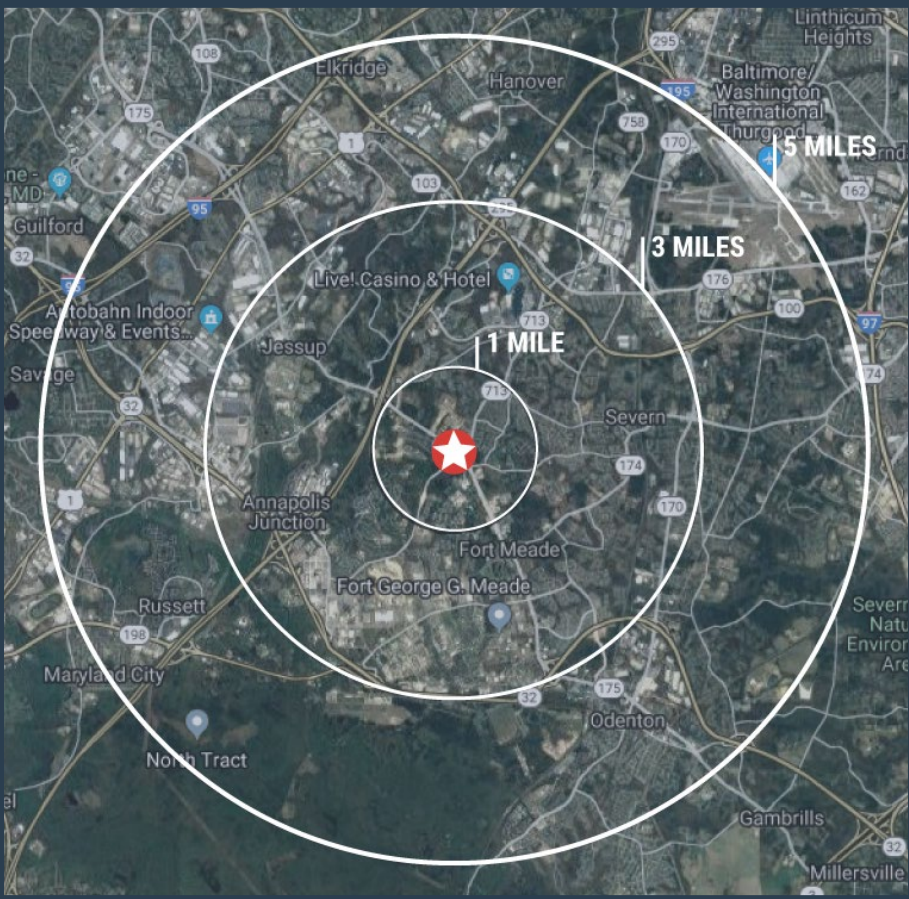

JOIN THESE RETAILERS:

[Click For Street View](#)

Leasing Plan

RENAUD
CONSULTING
COMMERCIAL REAL ESTATE

Tenants

33	Cardoc	2,400
25	Hardee's	3,600
37A	Starbucks	2,000
37B&C	Wing Stop	1,600
39	Taco Bell	2,200
40	AutoZone	7,400
41	Lima Peruvian Chicken	3,573
45A	Jimmy Johns	1,200
45B	ATI Physical Therapy	2,400
45D	Available (Former Hair Salon)	1,200
47A	Mei Dragon	4,200
49A	Taste of Asia	1,355
49B	Available	1,845
49C	Grace's Barber Shop	1,600
49D	RV Dental Care	1,600
49E	Five Star Nutrition	1,600
49F	Papa Johns	1,550
51B	Pho One-O	4,200
53	Dollar Tree	1,450
55	Food Lion	1,953
57A	Ledo Pizza	2,800
57C	BB&T Bank	2,450
57D	H&R Block	1,550
57E	Available	2,000
57F	Rosy Nails	1,600
57G	The UPS Store	1,600
59A	Available	2,075
59D	Edible Arrangements	1,281
59E	Southern Blues	2,200
59B	Planet Fitness	19,943
59C	Big Lots	31,304

Location Map

RENAUD
CONSULTING
COMMERCIAL REAL ESTATE

Radius Map

Competitive Map

RENAUD
CONSULTING
COMMERCIAL REAL ESTATE

In The Area

NEARBY RETAILERS

- Exxon
- 7-Eleven
- Lisa Cleaners
- Pizza Hut
- Popeyes
- Vape Chalet
- Jiffy Lube
- Subway
- TJ Maxx
- Gianni's Pizza
- Apple Dental
- REI
- AutoPlus Auto Parts
- CVS
- Severn Community Library
- Sunny's Alteration & Tailor