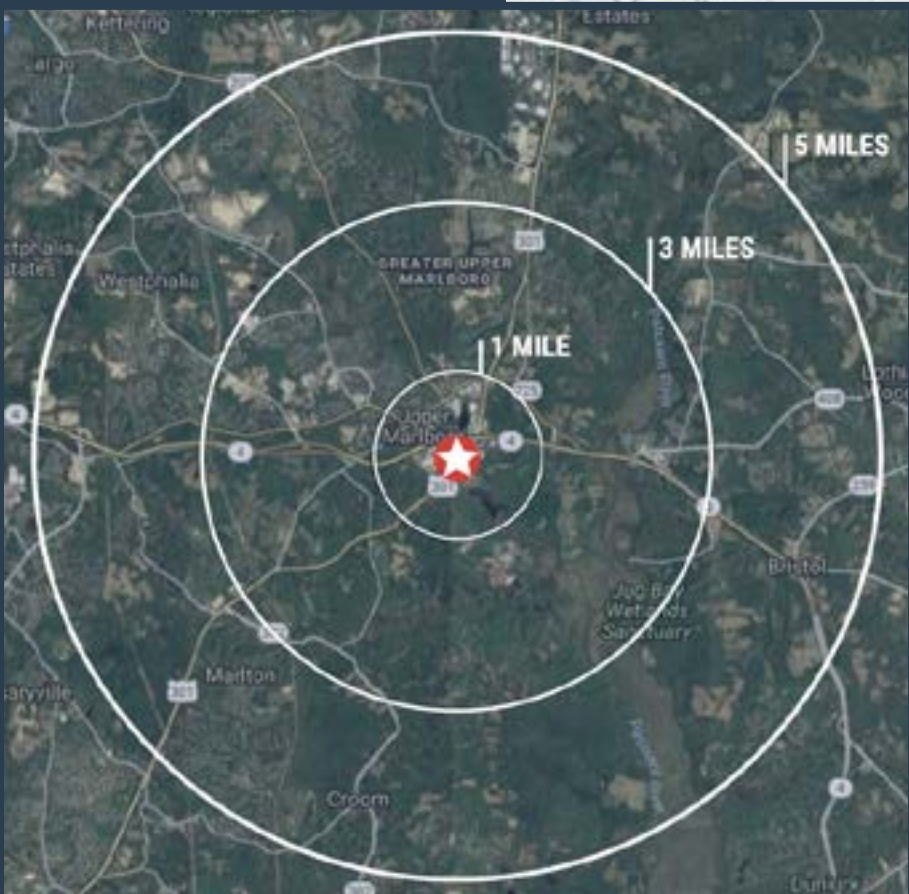

## Tenants

5715	Weis Markets	37,981
5725	Marlboro Liquor	3,000
5729	Dial Cleaners	1,600
5731-A	Available	1,400
5731-B	Tobacco & Vapes	600
5733	Allstate Insurance	1,440
5735	America's Best Wings	2,455
5739	Kitchen #1	1,200
5741	Edible Arrangements	1,200
5743	Weistein Eye Center	1,200
5745	Star Nails	1,200
5747	Kools Kuts	1,200
5749	Available	1,200
5753	Nipsey's	4,240
5759	5 Star Elite Fitness and Training	4,820
5775	Dollar Tree (Coming Soon)	8,000
5775-A	DAWA Beauty Supply	3,170
5775-B	Advance Auto Parts	12,543
5775-D	Available	3,000
PAD	Available	10,000
<b>Total Site</b>		<b>100,649</b>

# Radius Map

## In The Area